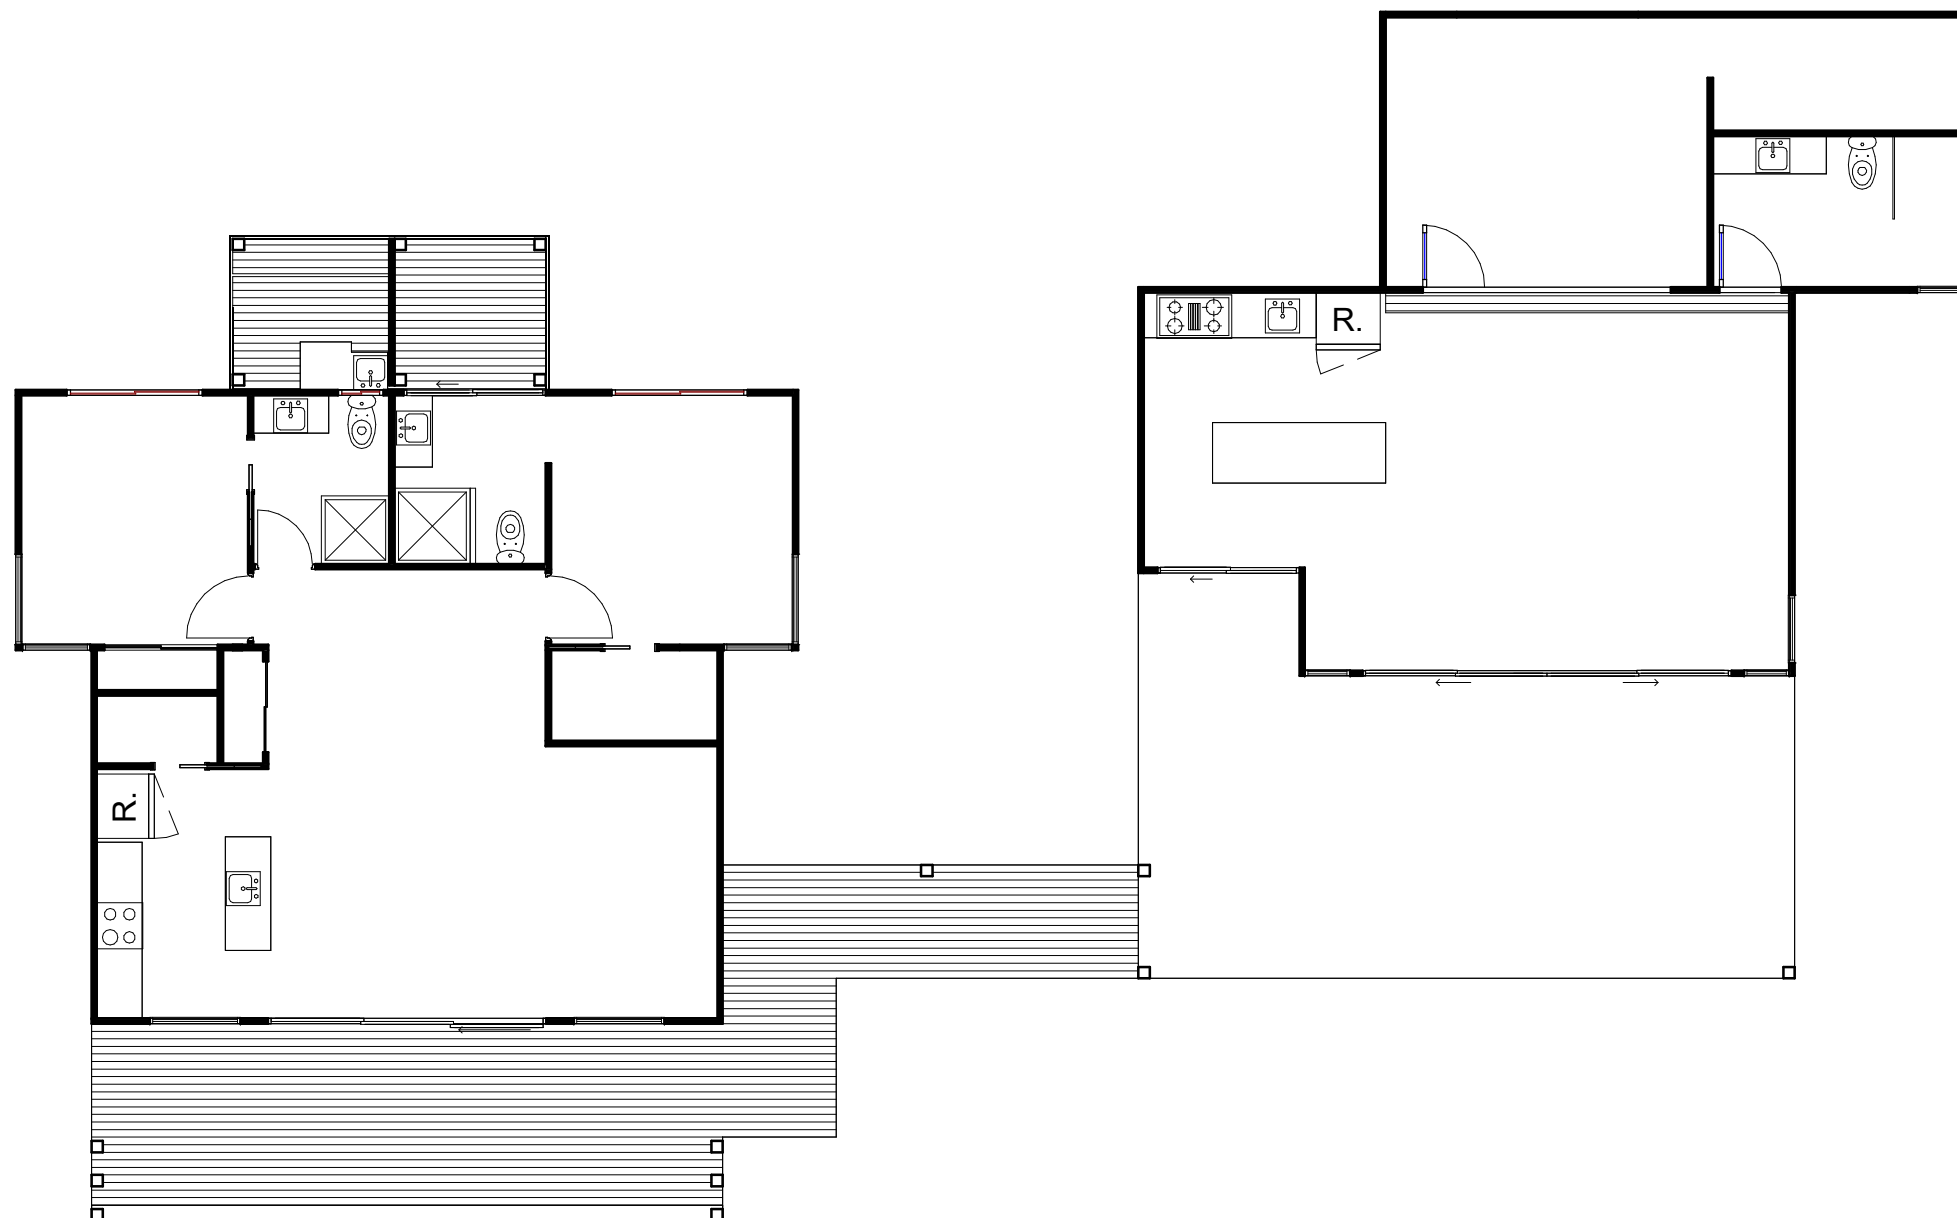

**CLIENT :**  
MATTHEW WOON

**PROJECT ADDRESS :**  
VANAUTU

**1** BEDROOMS GF  
1 : 100

**2** FRONT VIEW  
1 : 100

**DRAWING**  
BEDROOMS GF

SHEET: 11 OF

SCALE: 1 : 100  
DATE: 21/10/2022  
11:24:45 AM

DRAWN: BZ  
JOB NO : 2659-21