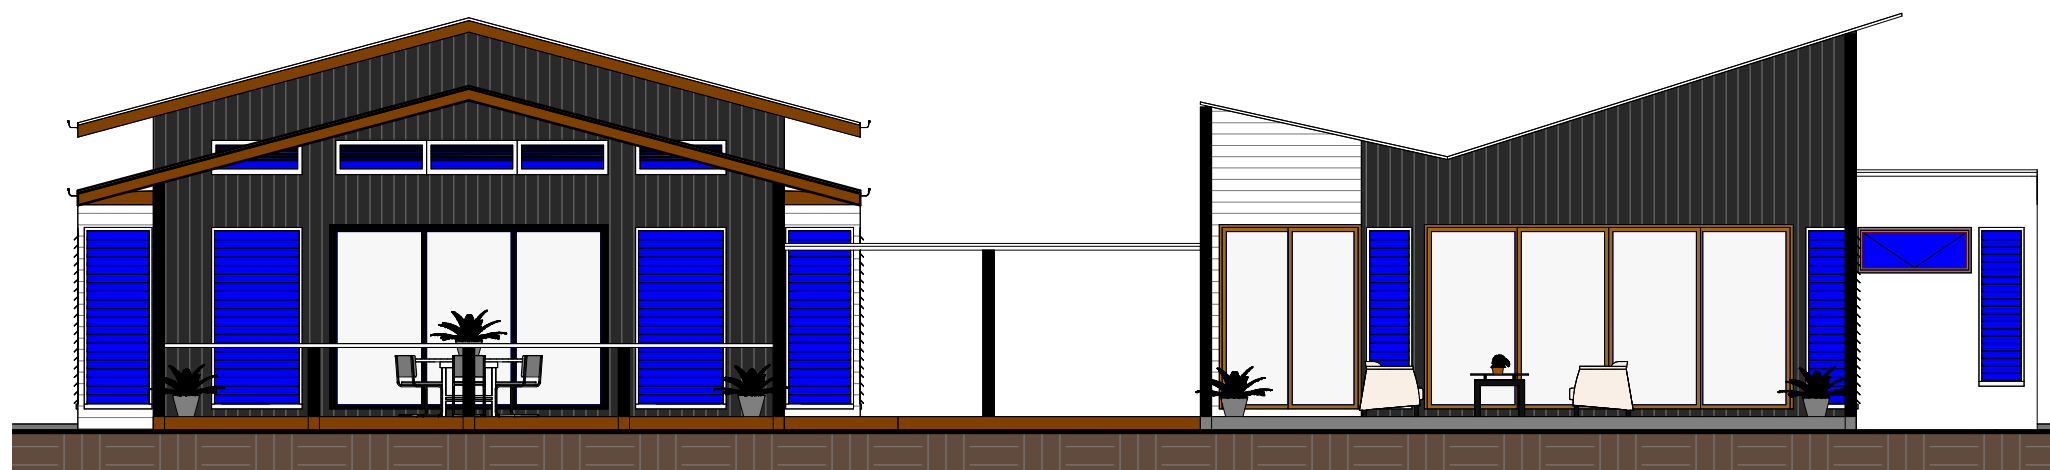

**CLIENT :**  
MATTHEW WOON

**PROJECT ADDRESS :**  
VANAUTU

**1** BEDROOMS GF  
1 : 100

**2** FRONT VIEW  
1 : 100

**DRAWING**  
BEDROOMS GF

SHEET: 11 OF

SCALE: 1 : 100  
DATE: 21/10/2022  
11:24:45 AM

DRAWN: BZ  
JOB NO : 2659-21