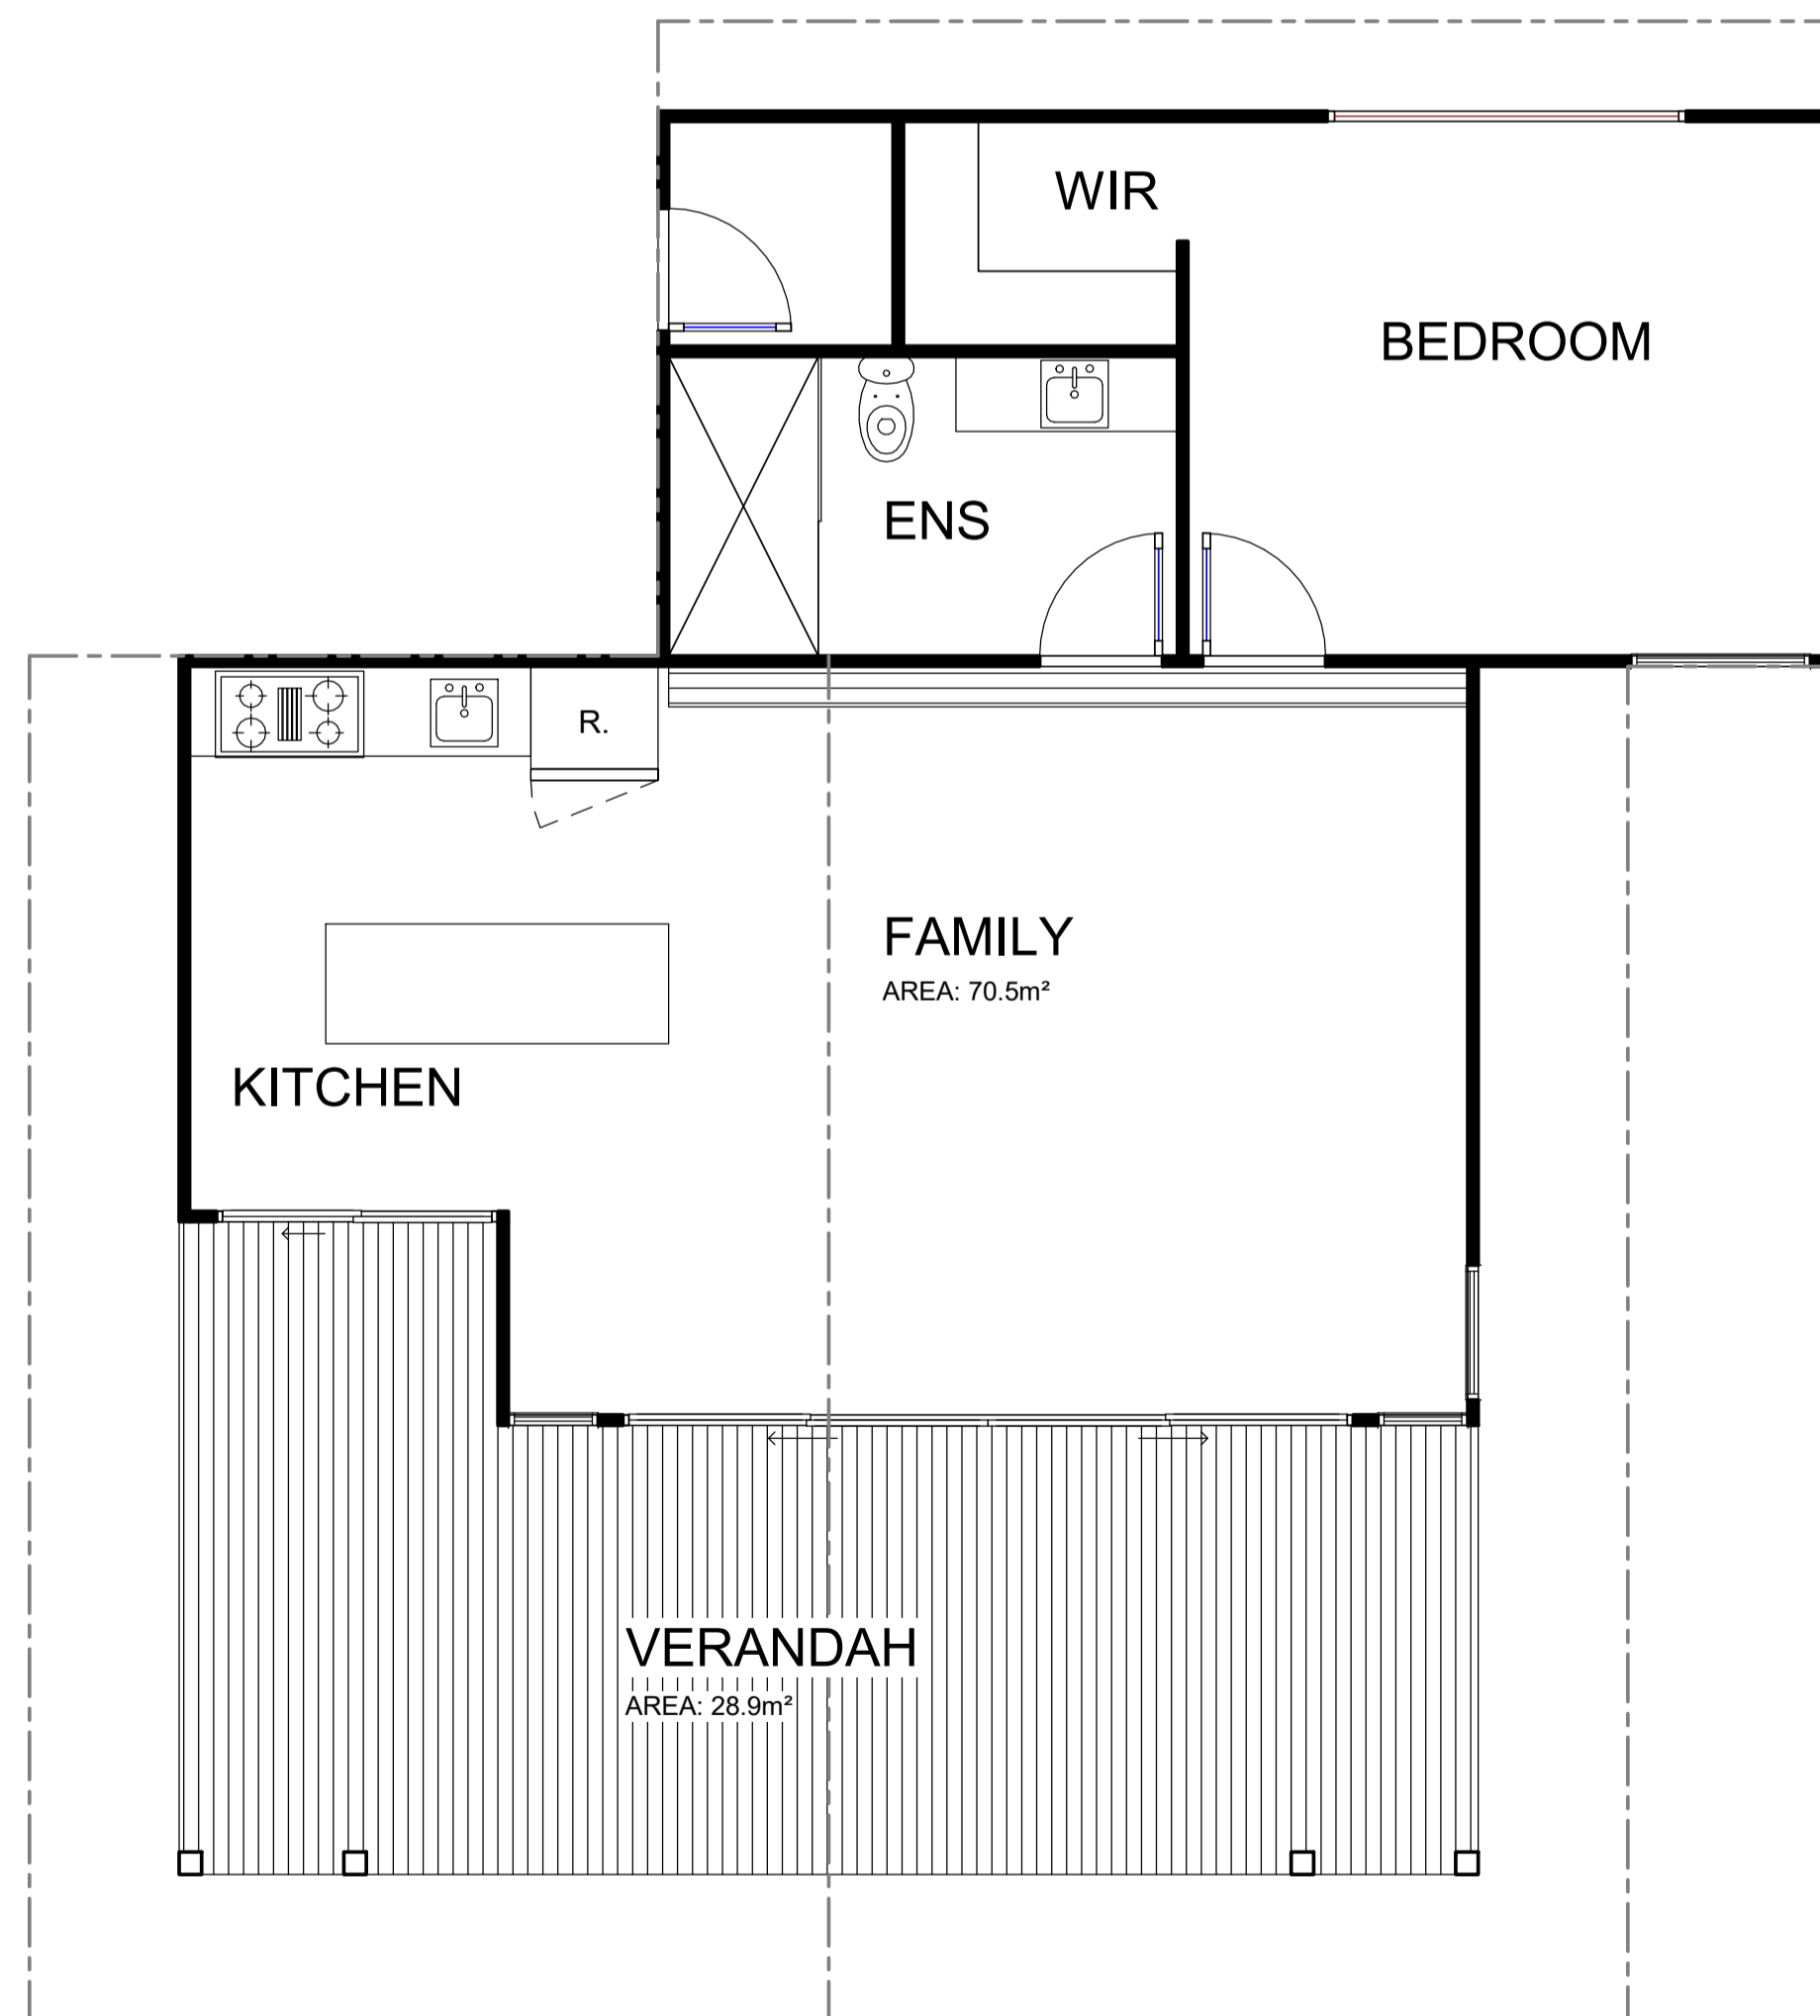

1 BEDROOMS FRONT

1 1 BEDROOM GF  
1 : 50

**REAL PROPERTY DESCRIPTION:**

LOT 15  
PARISH: N/A  
COUNTY: N/A

SITE AREA: 1123m²

**PROJECT:**  
PROPOSED UNITS

**CLIENT:**  
MATTHEW WOON

**ADDRESS:**  
VANAUTU

**DRAWING:**  
1 BEDROOM

ISSUE DATE:

**SHEET:** 10 OF 13

**SCALE (AT A1 SIZE)** 1 : 50

**STATUS:**

**DRAWN:** BZ  
**CHECKED:** BZ

**PLOT DATE:** 28/10/2022 3:59:29 PM

**JOB NO :** 2659-21