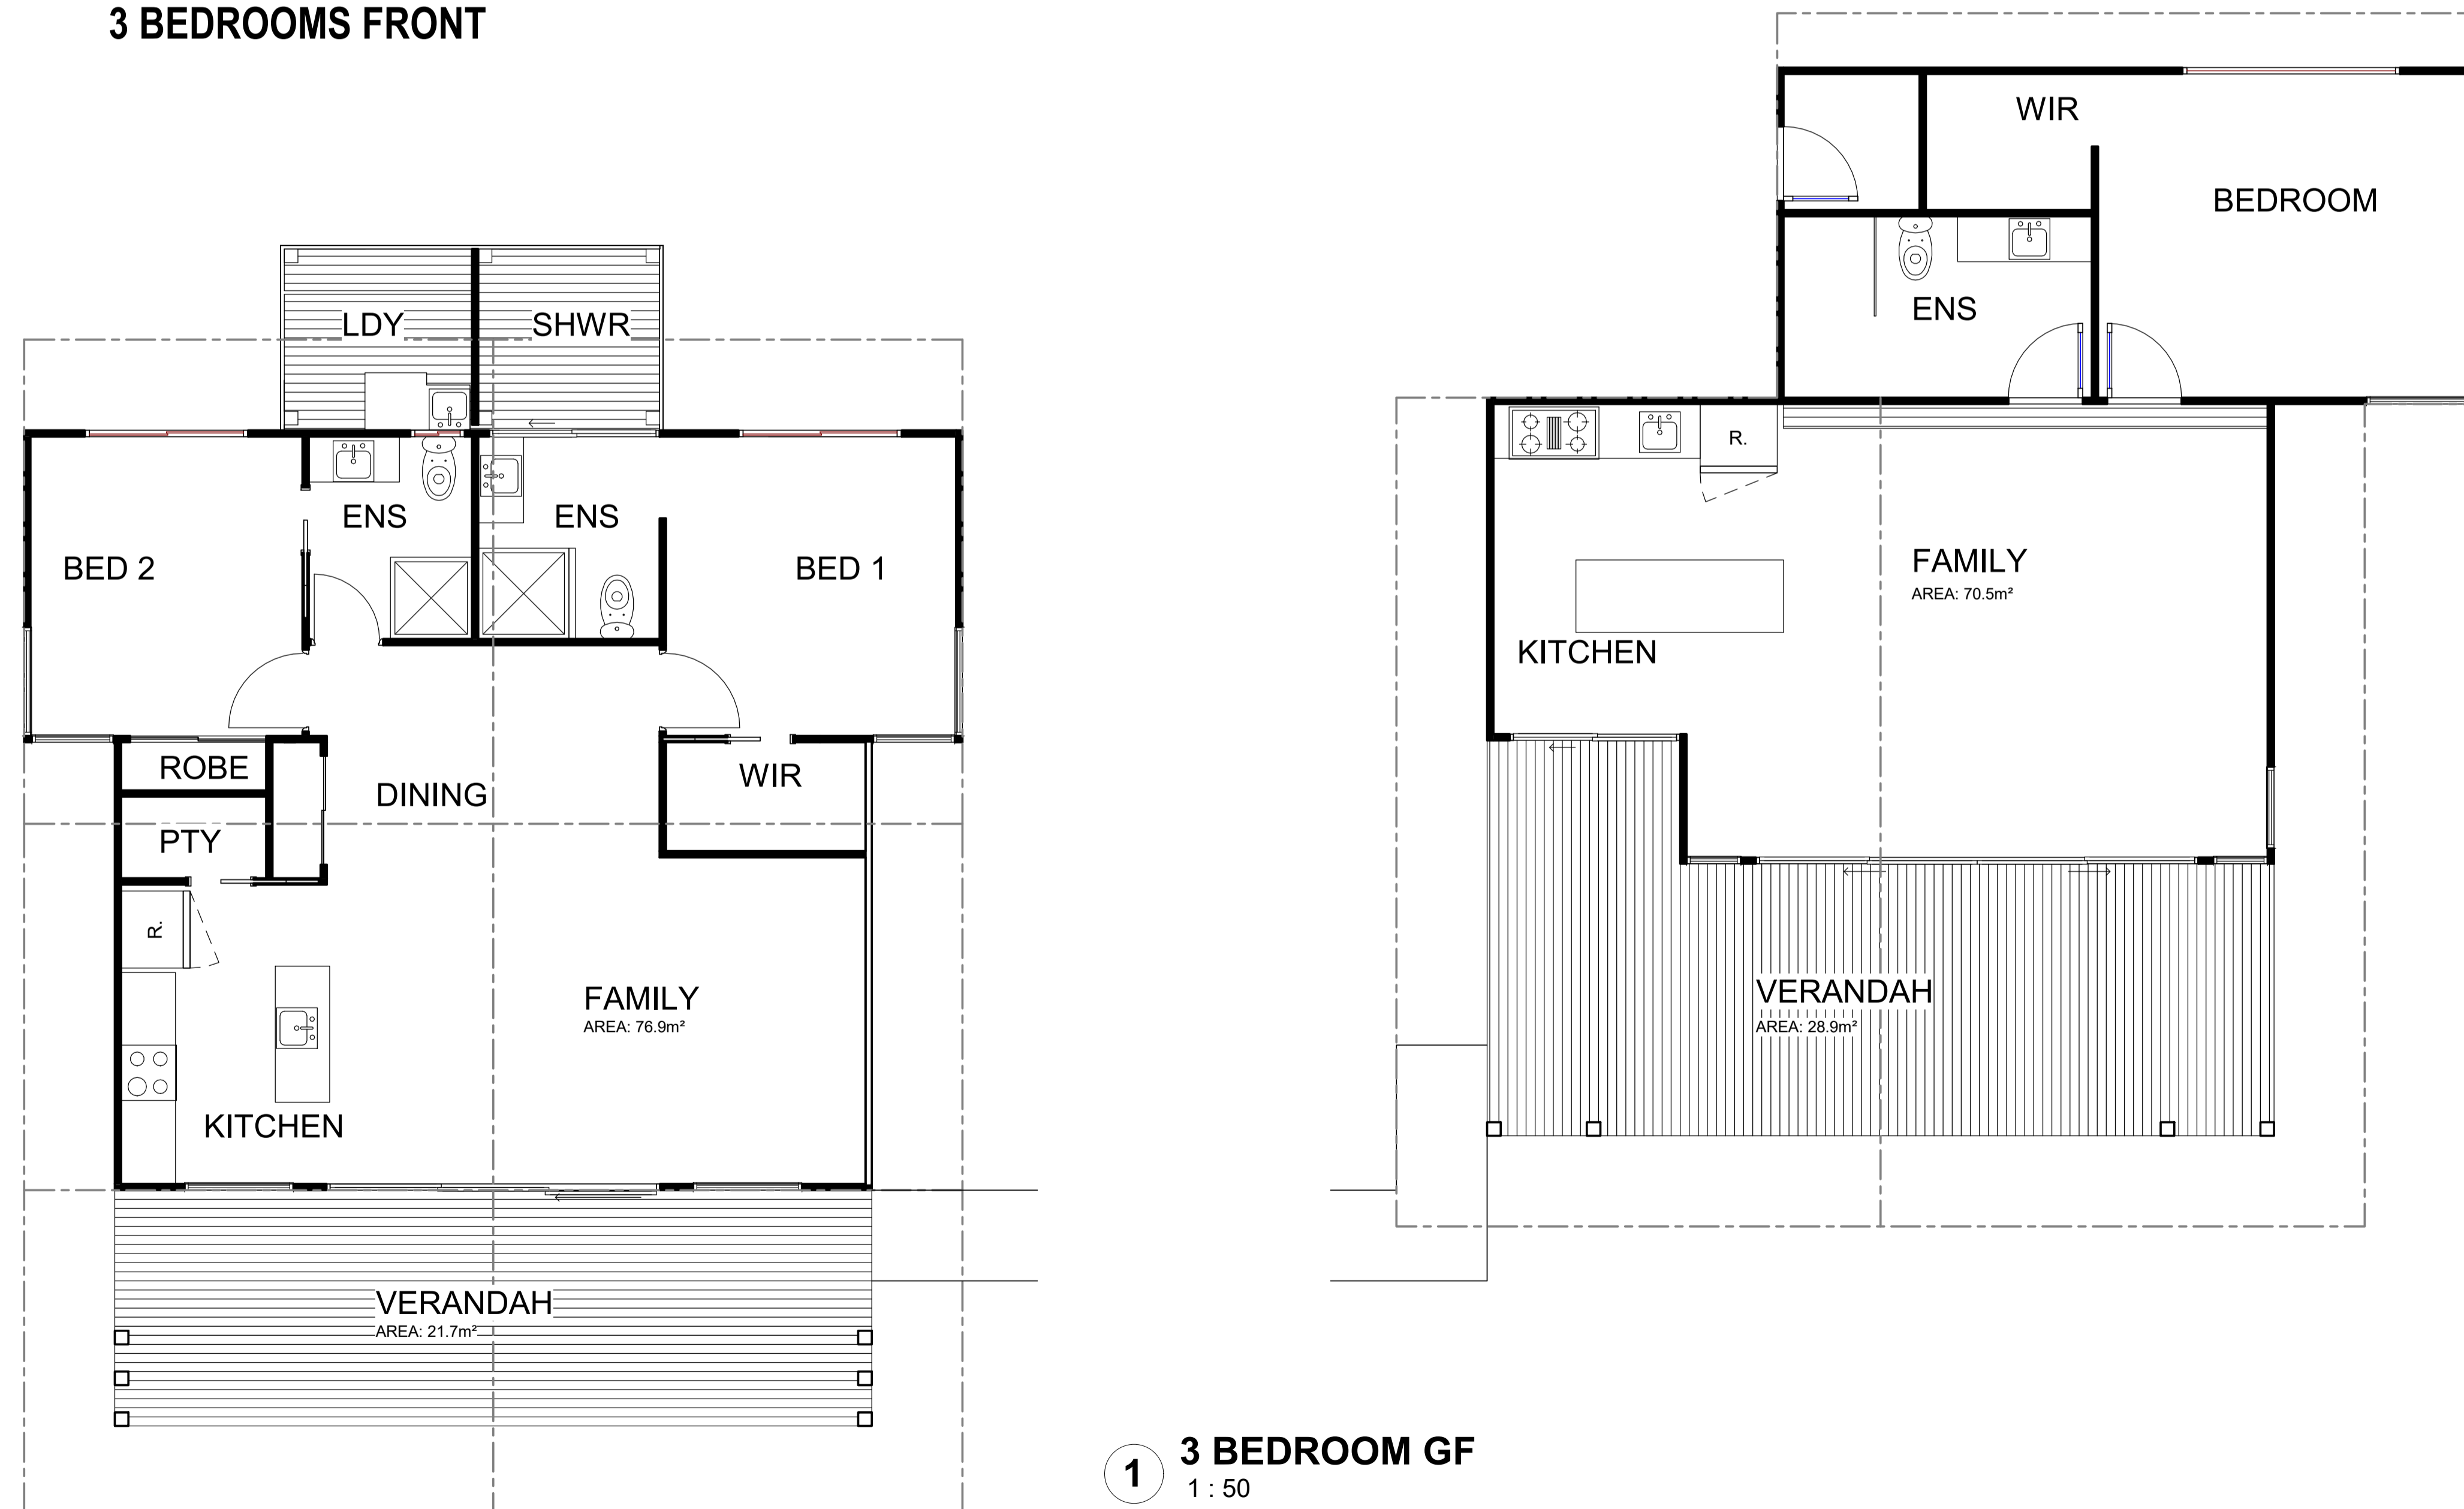

3 BEDROOMS FRONT

1 3 BEDROOM GF
1 : 50

REAL PROPERTY DESCRIPTION:

LOT 15
PARISH: N/A
COUNTY: N/A

SITE AREA: 1123m²

PROJECT:
PROPOSED UNITS

CLIENT:
MATTHEW WOON

ADDRESS:
VANAUTU

DRAWING:
3 BEDROOMS

ISSUE DATE:

SHEET: 12 OF 13

SCALE (AT A1 SIZE) 1 : 50

STATUS:

DRAWN: BZ
CHECKED: BZ

PLOT DATE: 28/10/2022 4:00:15 PM

JOB NO : 2659-21