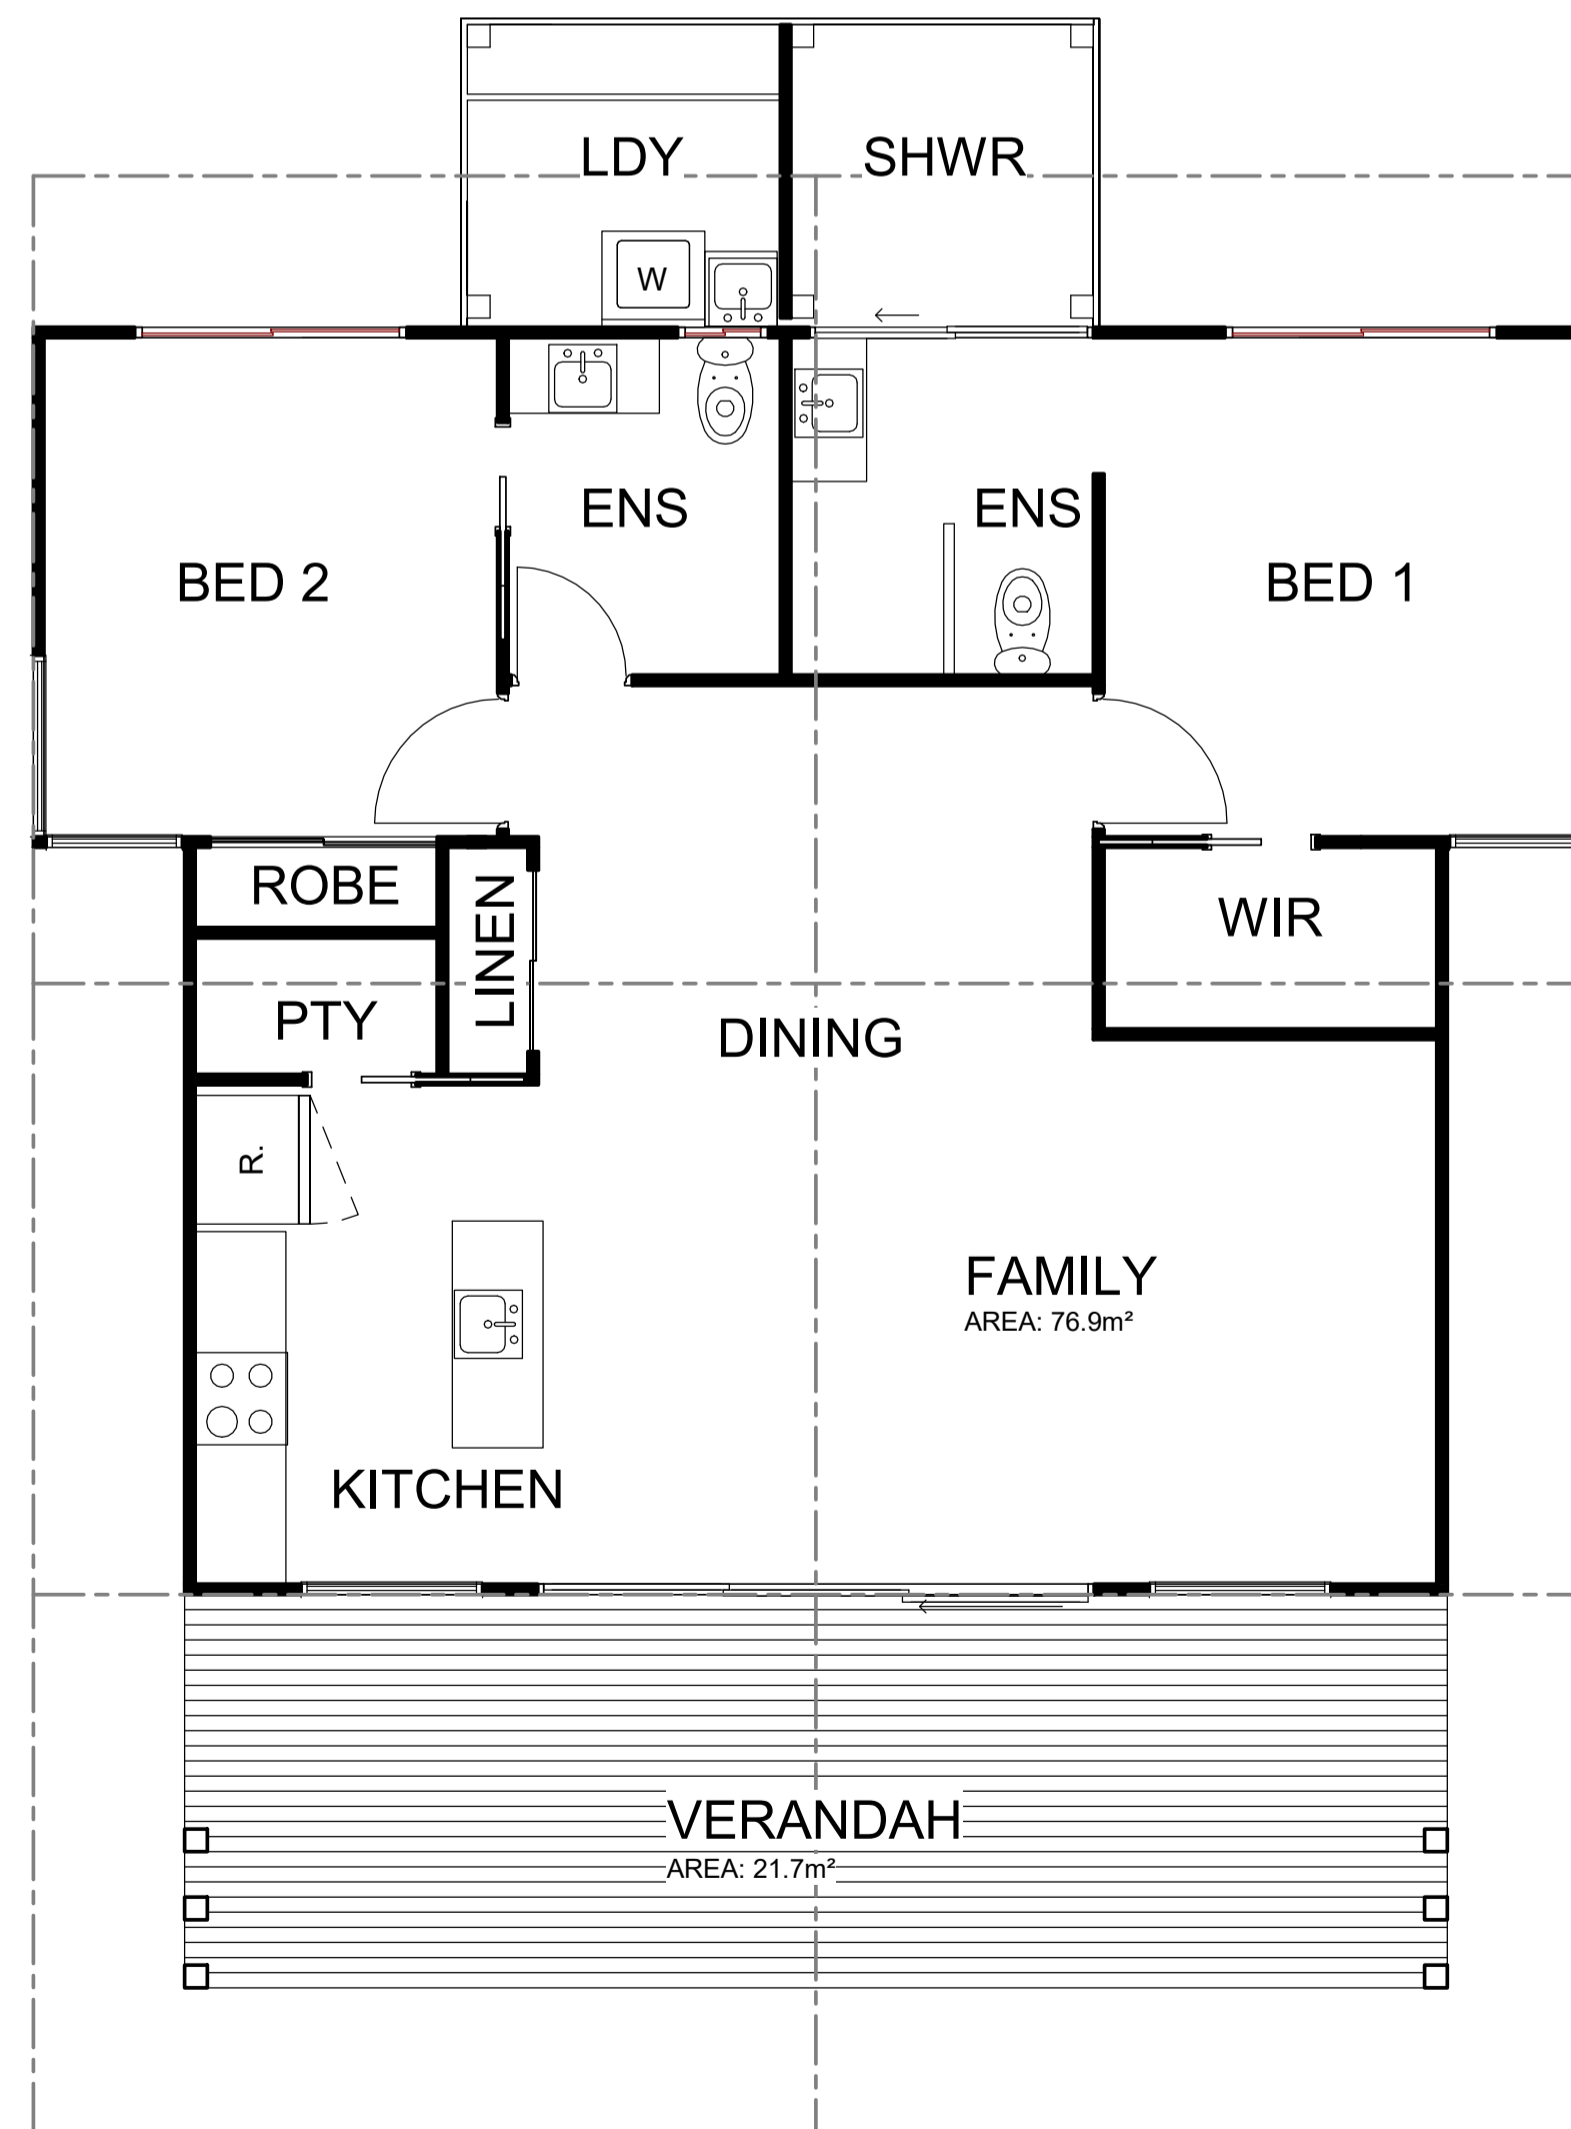

2 BEDROOMS FRONT

2 2 BEDROOM GF
1 : 50

REAL PROPERTY DESCRIPTION:

LOT 15
PARISH: N/A
COUNTY: N/A

SITE AREA: 1123m²

PROJECT:
PROPOSED UNITS

CLIENT:
MATTHEW WOON

ADDRESS:
VANAUTU

DRAWING:
2 BEDROOMS

ISSUE DATE:

SHEET: 11 OF 13

SCALE (AT A1 SIZE) 1 : 50

STATUS:

DRAWN: BZ
CHECKED: BZ

PLOT DATE: 28/10/2022 3:59:53 PM

JOB NO : 2659-21